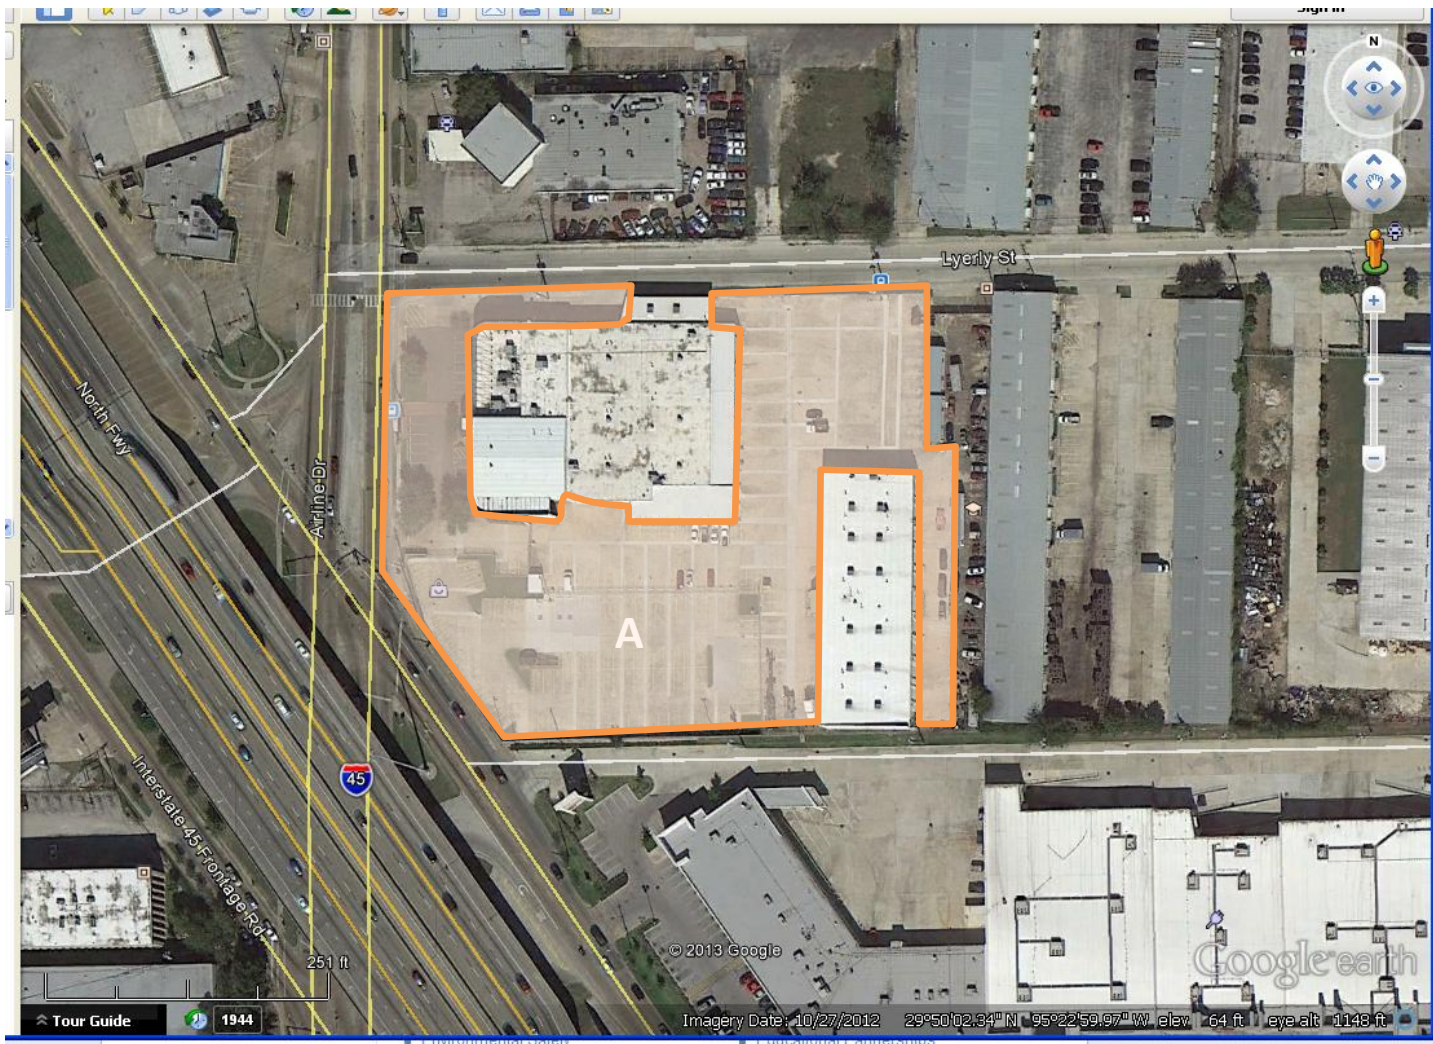

NE AUTOMOTIVE TRAINING

MAP 3

Parking areas at the HCC Automotive Technology Training Center Campus

A Main building and shop parking lot:

4638 Airline Drive