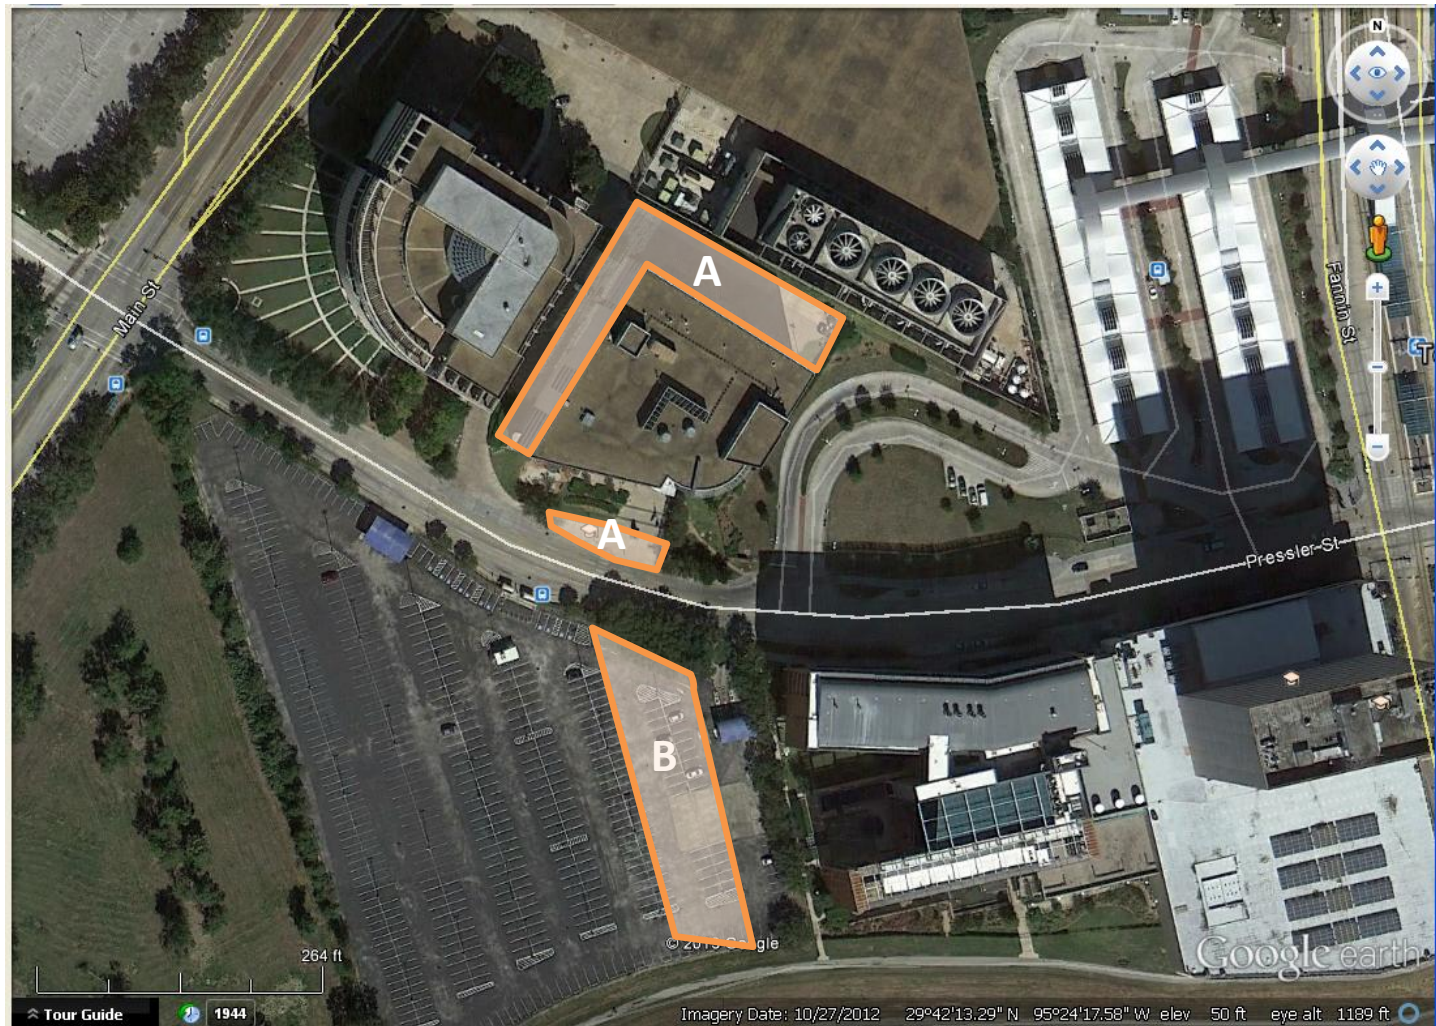

COLEMAN CAMPUS

MAP 19

Parking areas at the HCC Coleman Health Science Center Campus

A Coleman parking lot:

1900 Pressler Street

B Annex parking lot:

1900 Pressler Street